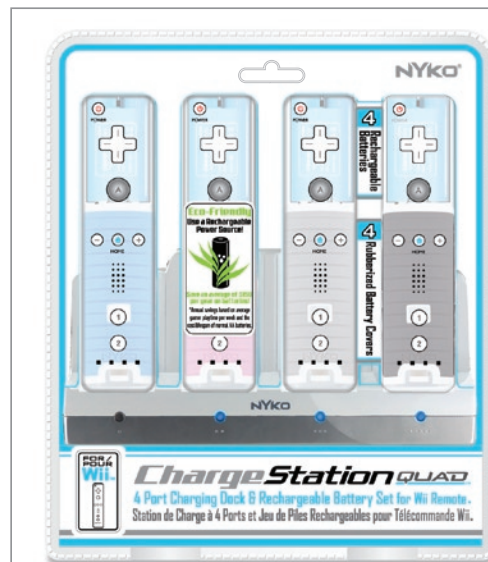

## ChargeStation **QUAD**™

\*Wii Remotes not included

4 color rubberized battery covers

4 NiMH rechargeable batteries

Charging Dock & Rechargeable Battery Pack Set for Nintendo Wii™

### 87060 Charge Station Quad

- Charge 4 Wii Remotes at the same time
- LED charge indicator lights
- Charge one or more remotes while you use the others
- Includes 4 NiMH rechargeable battery packs
- 6 foot power cable allows device to be placed in entertainment center, or table top
- Includes 4 rubberized battery covers for superior grip and gaming performance

### 87060 Charge Station Quad

	QUANTITY	WIDTH	HEIGHT	DEPTH	CUBE (ft³)	WEIGHT	UPC NUMBER
SINGLE	1	8.7"	10.2"	3.3"	0.17	1 lb 12 oz	7-43840-87060-9
INNER	5	15"	10.7"	9"	0.83	9.75 lbs	1 07-43840-87060-6
MASTER	20	19"	22.8"	15.8"	3.88	41 lbs	2 07-43840-87060-3